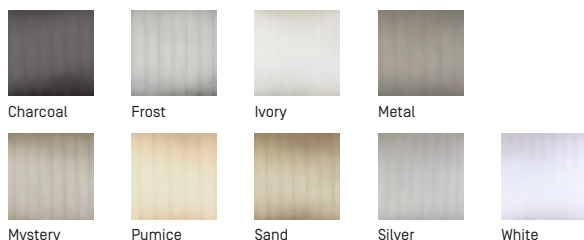

Channel

Channel Quilted Silk

Our top-selling Silk Charmeuse Channel quilting offers a modern alternative to the traditional diamond quilted pattern. Available in coverlets, box spring covers, pillows, and shams. Channel Charmeuse is available in nine colors. Shown in Silver.

King Coverlet 112x98	CONQK	DC
Queen Coverlet 96x98	CONQQ	DC
King Quilted Box Spring Cover	BXNQK	DC
Queen Quilted Box Spring Cover	BXNQQ	DC
Pillow 36x30	PWNQ3630	DC
Pillow 20x14	PWNQ2014	DC
King Sham 36x20	SHNQK	DC
Standard Sham 26x20	SHNQS	DC