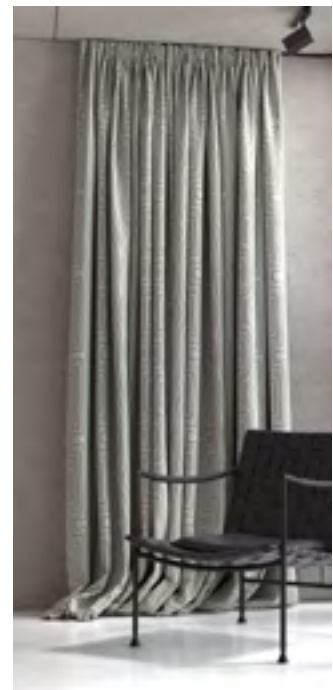

Custom Curtain in Contour