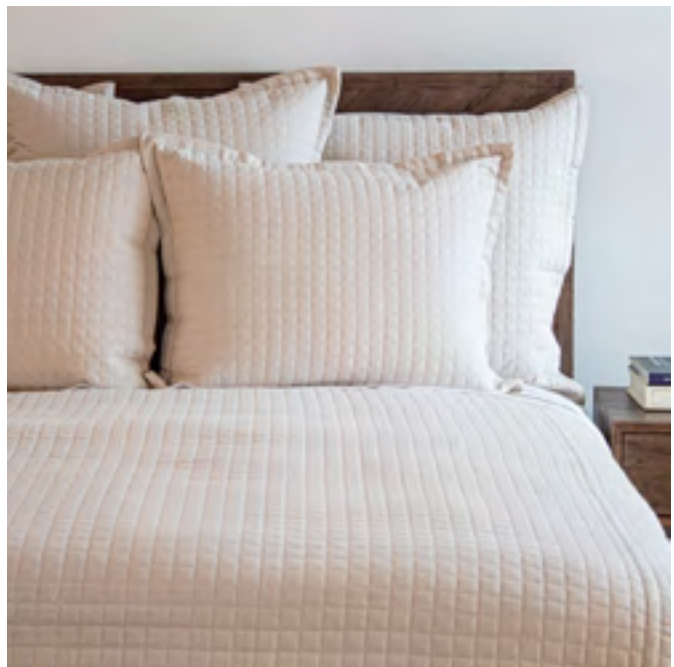

Linen Quilt

Linen Quilt

Classically styled 3" diamond quilted bedding. Available in coverlets, unquilted bed skirts, shams, and 30x30 pillows. Quilted Linen is available in our Almost White neutral.

King Coverlet 110x98	COLQK	W
Queen Coverlet 96x98	COLQQ	W
Twin Coverlet 70x94	COLQT	W
Cal King Skirt 72x84x21	TSLICK	W
King Skirt 78x80x21	TSLIK	W
Queen Skirt 60x80x21	TSLIQ	W
Twin Skirt 39x80x21	TSLIT	W
Pillow 30x30	PWLQ3030	W
Euro Sham 26x26	SHLQE	W
King Sham 36x20	SHLQK	W
Standard Sham 26x20	SHLQS	W
Boudoir Sham 16x12	SHLQB	W

Linen Cotton

Linen Cotton

Minimal and easy care 1" square quilted bedding. Available in coverlets and shams, Linen/Cotton Ready-to-Bed is woven in three colors. Shown in Oatmeal.

King Coverlet 110x97	COQLK	W
Queen Coverlet 94x97	COQLQ	W
Twin Coverlet 70x94	COQLT	W
Euro Sham 26x26	SHQLE	W
King Sham 36x20	SHQLK	W
Standard Sham 26x20	SHQLS	W