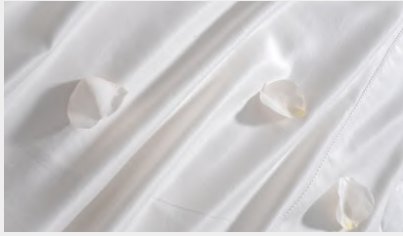

BED LINENS & DUVELET

rose-petal-soft™ silk-cotton Whispercale®

Flat Sheet

Hemstitch detail. Machine wash, tumble dry, no iron. Preshrunk.

SIZE / SKU	COLOR
Queen 90" x 110" / 2FLS61000QQ King 108" x 110" / 2FLS61000KK Custom sizes available - please enquire	 Ivory White