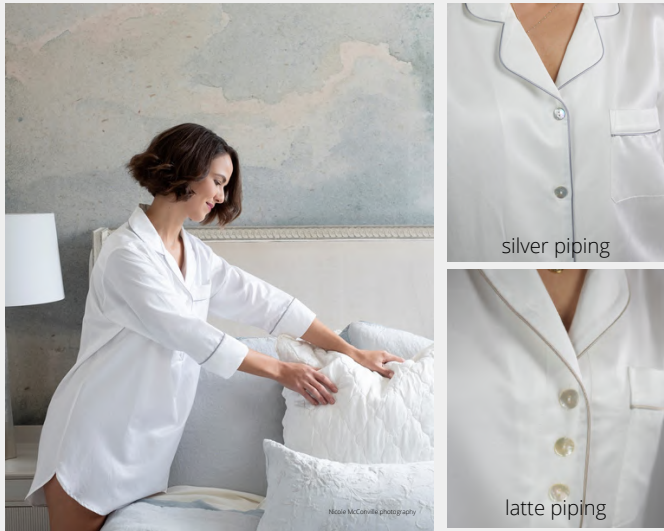

WOMEN'S SLEEPWEAR

rose-petal-soft™ silk-cotton Whispercale®

NIGHTSHIRT

Styled for comfort. Soft white with pure silk piping. Mother-of-pearl buttons & French seams.

SIZE / SKU	PIPING COLORS
Small / 1NS61000S	 Latte Silver
Medium / 1NS61000M	
Large / 1NS61000L	
CUSTOM PIPING COLORS AVAILABLE	
 Cranberry Blush Mint Champagne Navy Black White Charcoal Georgia Blue Fern