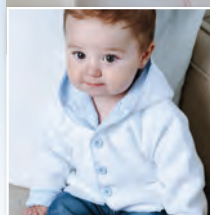

100% Cotton Knit

Cotton Seedstitch Hooded Jacket

#1401 6m, 12m, 24m

Pink/Camel, Blue/Camel, Grey/Pink, Dark Grey/Light Grey

100% Cotton

Plaid With Fringe

#401

Receiving 29" x 39"

Crib 36" x 46"

Pink/Camel, Blue/Camel
Pink/Grey (Receiving Only)
Light Grey/Dark Grey
(Receiving Only)

Reversible Hooded Jacket

Matching Blankets

Lined Hoodie

#1410

6m, 12m, 24m

White with Blue Check